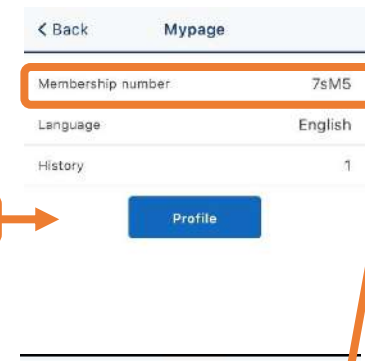

予約利用時

When using a reservation
使用预约时
使用預約時
예약 이용 시

Discover Another Japan Pass
观光客山阴山阳地区PASS周游券
觀光客山陰山陽地區PASS周遊券
일본 관광 패스, 교통 패스

要予約サービスの利用時、予約番号や会員番号を特定する場合
Identifying a reservation number or a membership number when using a service that requires a reservation.
使用预约服务，需输入指定的预约号及会员号
使用預約服務，需輸入指定的預約號及會員號
예약필수 서비스 이용 시 예약번호 또는 회원번호를 명시하는 경우

会員番号
Membership number
会员号码
會員號碼
회원번호

予約番号
Reservation number
预约号码
預約號碼
예약 번호